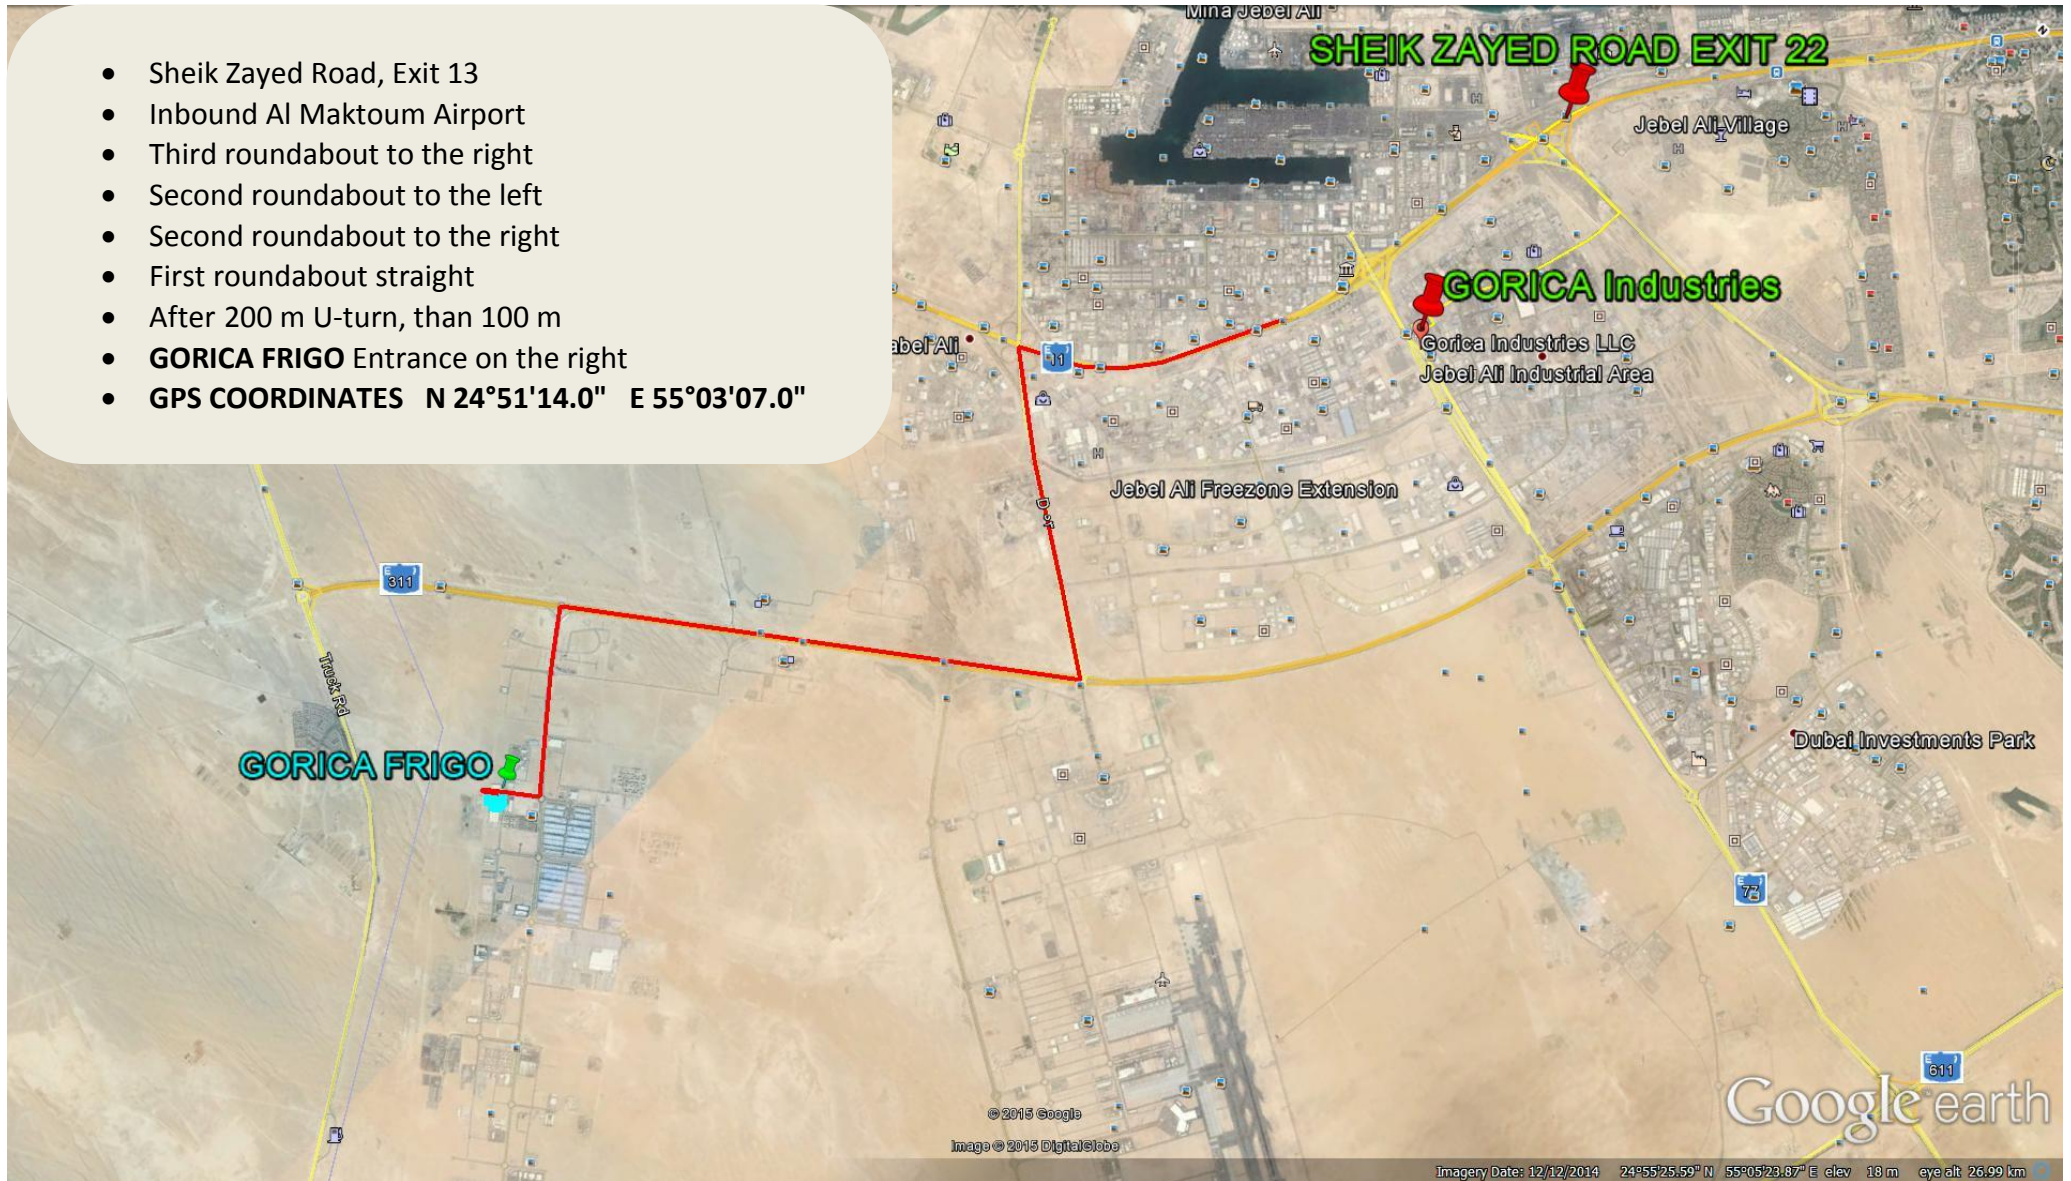

- Sheik Zayed Road, Exit 13
- Inbound Al Maktoum Airport
- Third roundabout to the right
- Second roundabout to the left
- Second roundabout to the right
- First roundabout straight
- After 200 m U-turn, than 100 m
- **GORICA FRIGO** Entrance on the right
- **GPS COORDINATES N 24°51'14.0" E 55°03'07.0"**

ADDRESS: **GORICA INDUSTRIES L.L.C., DIC BRANCH (DUBAI INDUSTRIAL CITY)**  
**Plot Nr 531 – 567, Area Saih Shuaib,**  
**P.O.Box: 111 370**